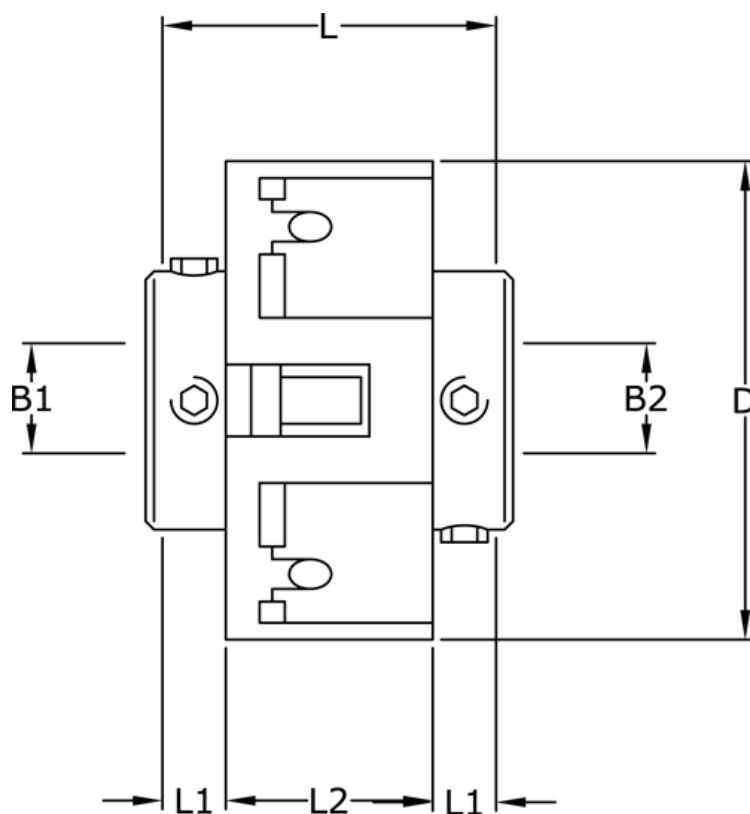

Article number: 3322201272028

Description: Uni-Lat Coupling size 201.27.20.28
set screw hub, bore 5/8 mm

Measures

B1	= 5
B2	= 8
D	= 27
L	= 19.1
L1	= 6.1
L2	= 6.9
Screw	= M3